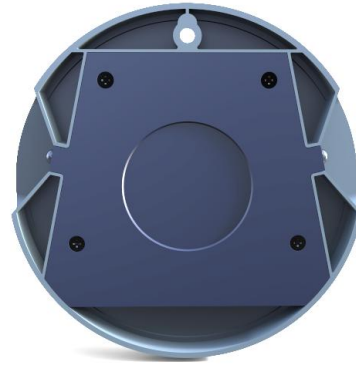

# SOLAR WALL LIGHT WITH LANDSCAPE LED

NEW

## Butterfly Shape solar led mini motion wall light

• SWL-01

### Specifications

|                     |   |
|---------------------|---|
| Model               | SWL-01  |
| LED                 | 500lumens   |
| Battery type        | Rechargeable Li-ion battery   |
| Solar panel         | 1.8W 5.5V High efficiency solar panel   |
| CCT                 | 6000-6500K (OEM Acceptable)   |
| Solar charging time | 6-8hrs by bright sunlight   |
| Lighting Mode       | With Light sensor + PIR motion sensor   |
| Material            | ABS+PC lens   |
| Size                | 112*46MM  |
| Working Temperature | -25°C to 65°C IP65  |
| Application         | Wall, House's Porch ,Garage, Garden ,Backyard ,Fence, Patio, Deck, Courtyard, Doorplate, Step |