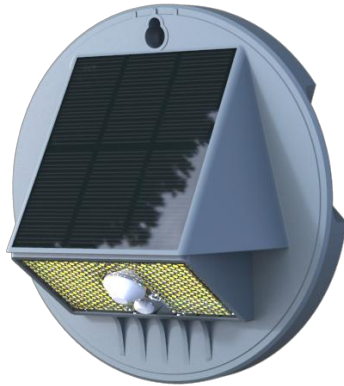

# SOLAR WALL LIGHT WITH LANDSCAPE LED

NEW

## Butterfly Shape solar led mini motion wall light

• SWL-01

### Specifications

|                     |   |
|---------------------|---|
| Model               | SWL-01  |
| LED                 | 500lumens   |
| Battery type        | Rechargeable Li-ion battery   |
| Solar panel         | 1.8W 5.5V High efficiency solar panel   |
| CCT                 | 6000-6500K (OEM Acceptable)   |
| Solar charging time | 6-8hrs by bright sunlight   |
| Lighting Mode       | With Light sensor + PIR motion sensor   |
| Material            | ABS+PC lens   |
| Size                | 112*46MM  |
| Working Temperature | -25°C to 65°C IP65  |
| Application         | Wall, House's Porch ,Garage, Garden ,Backyard ,Fence, Patio, Deck, Courtyard, Doorplate, Step |