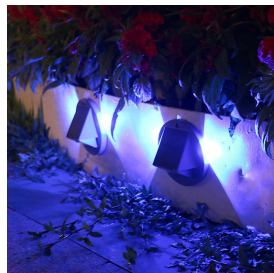

# SOLAR WALL LIGHT WITH LANDSCAPE LED

NEW

## Butterfly Shape solar led mini motion wall light

• SWL-01

### Specifications

|                     |   |
|---------------------|---|
| Model               | SWL-01  |
| LED                 | 500lumens   |
| Battery type        | Rechargeable Li-ion battery   |
| Solar panel         | 1.8W 5.5V High efficiency solar panel   |
| CCT                 | 6000-6500K (OEM Acceptable)   |
| Solar charging time | 6-8hrs by bright sunlight   |
| Lighting Mode       | With Light sensor + PIR motion sensor   |
| Material            | ABS+PC lens   |
| Size                | 112*46MM  |
| Working Temperature | -25°C to 65°C IP65  |
| Application         | Wall, House's Porch ,Garage, Garden ,Backyard ,Fence, Patio, Deck, Courtyard, Doorplate, Step |