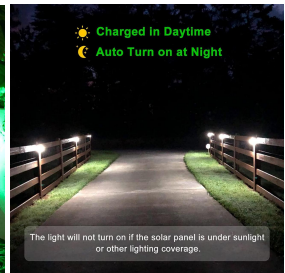

# SOLAR WALL LIGHT WITH LANDSCAPE LED

NEW

### Specifications

|                     |   |
|---------------------|---|
| Model               | SWL-01  |
| LED                 | 500lumens   |
| Battery type        | Rechargeable Li-ion battery   |
| Solar panel         | 1.8W 5.5V High efficiency solar panel   |
| CCT                 | 6000-6500K (OEM Acceptable)   |
| Solar charging time | 6-8hrs by bright sunlight   |
| Lighting Mode       | With Light sensor + PIR motion sensor   |
| Material            | ABS+PC lens   |
| Size                | 112*46MM  |
| Working Temperature | -25°C to 65°C IP65  |
| Application         | Wall, House's Porch ,Garage, Garden ,Backyard ,Fence, Patio, Deck, Courtyard, Doorplate, Step |